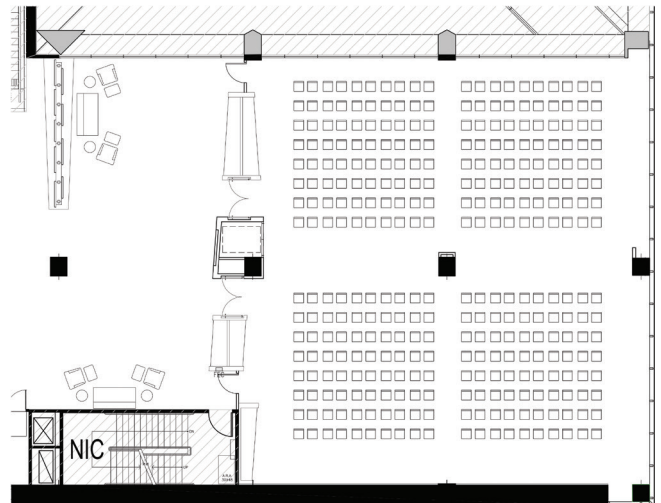

## Features:

- Flexible Configurations of Combined Room or Partitioned Floor Plans
- 137" Projection Screens with True High Definition Content Capability (1080P/WUXGA)
- 65" Confidence Monitors
- Fully Integrated Sound System
- Laptop Presentation Connectivity
- Available Blu-Ray Player
- Multi-Room Spill Over Capability
- Prefunction Digital Signage for Guest Instructions and Meeting Room Reservation Information
- Automated Lights and Shades
- Wireless Microphones (4 Per Room)
- Audio Conferencing
- Fully Automated System with Available Touch Panel and iPad Control of Room, Shades and Lighting

## Auditorium Layout

## Training Layout

## Meeting Layout