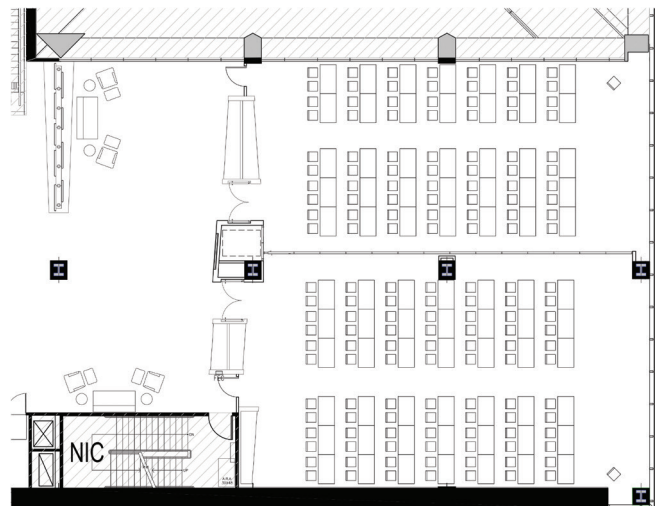

## Features:

- Flexible Configurations of Combined Room or Partitioned Floor Plans
- 137" Projection Screens with True High Definition Content Capability (1080P/WUXGA)
- 65" Confidence Monitors
- Fully Integrated Sound System
- Laptop Presentation Connectivity
- Available Blu-Ray Player
- Multi-Room Spill Over Capability
- Prefunction Digital Signage for Guest Instructions and Meeting Room Reservation Information
- Automated Lights and Shades
- Wireless Microphones (4 Per Room)
- Audio Conferencing
- Fully Automated System with Available Touch Panel and iPad Control of Room, Shades and Lighting

## Auditorium Layout

## Training Layout

## Meeting Layout